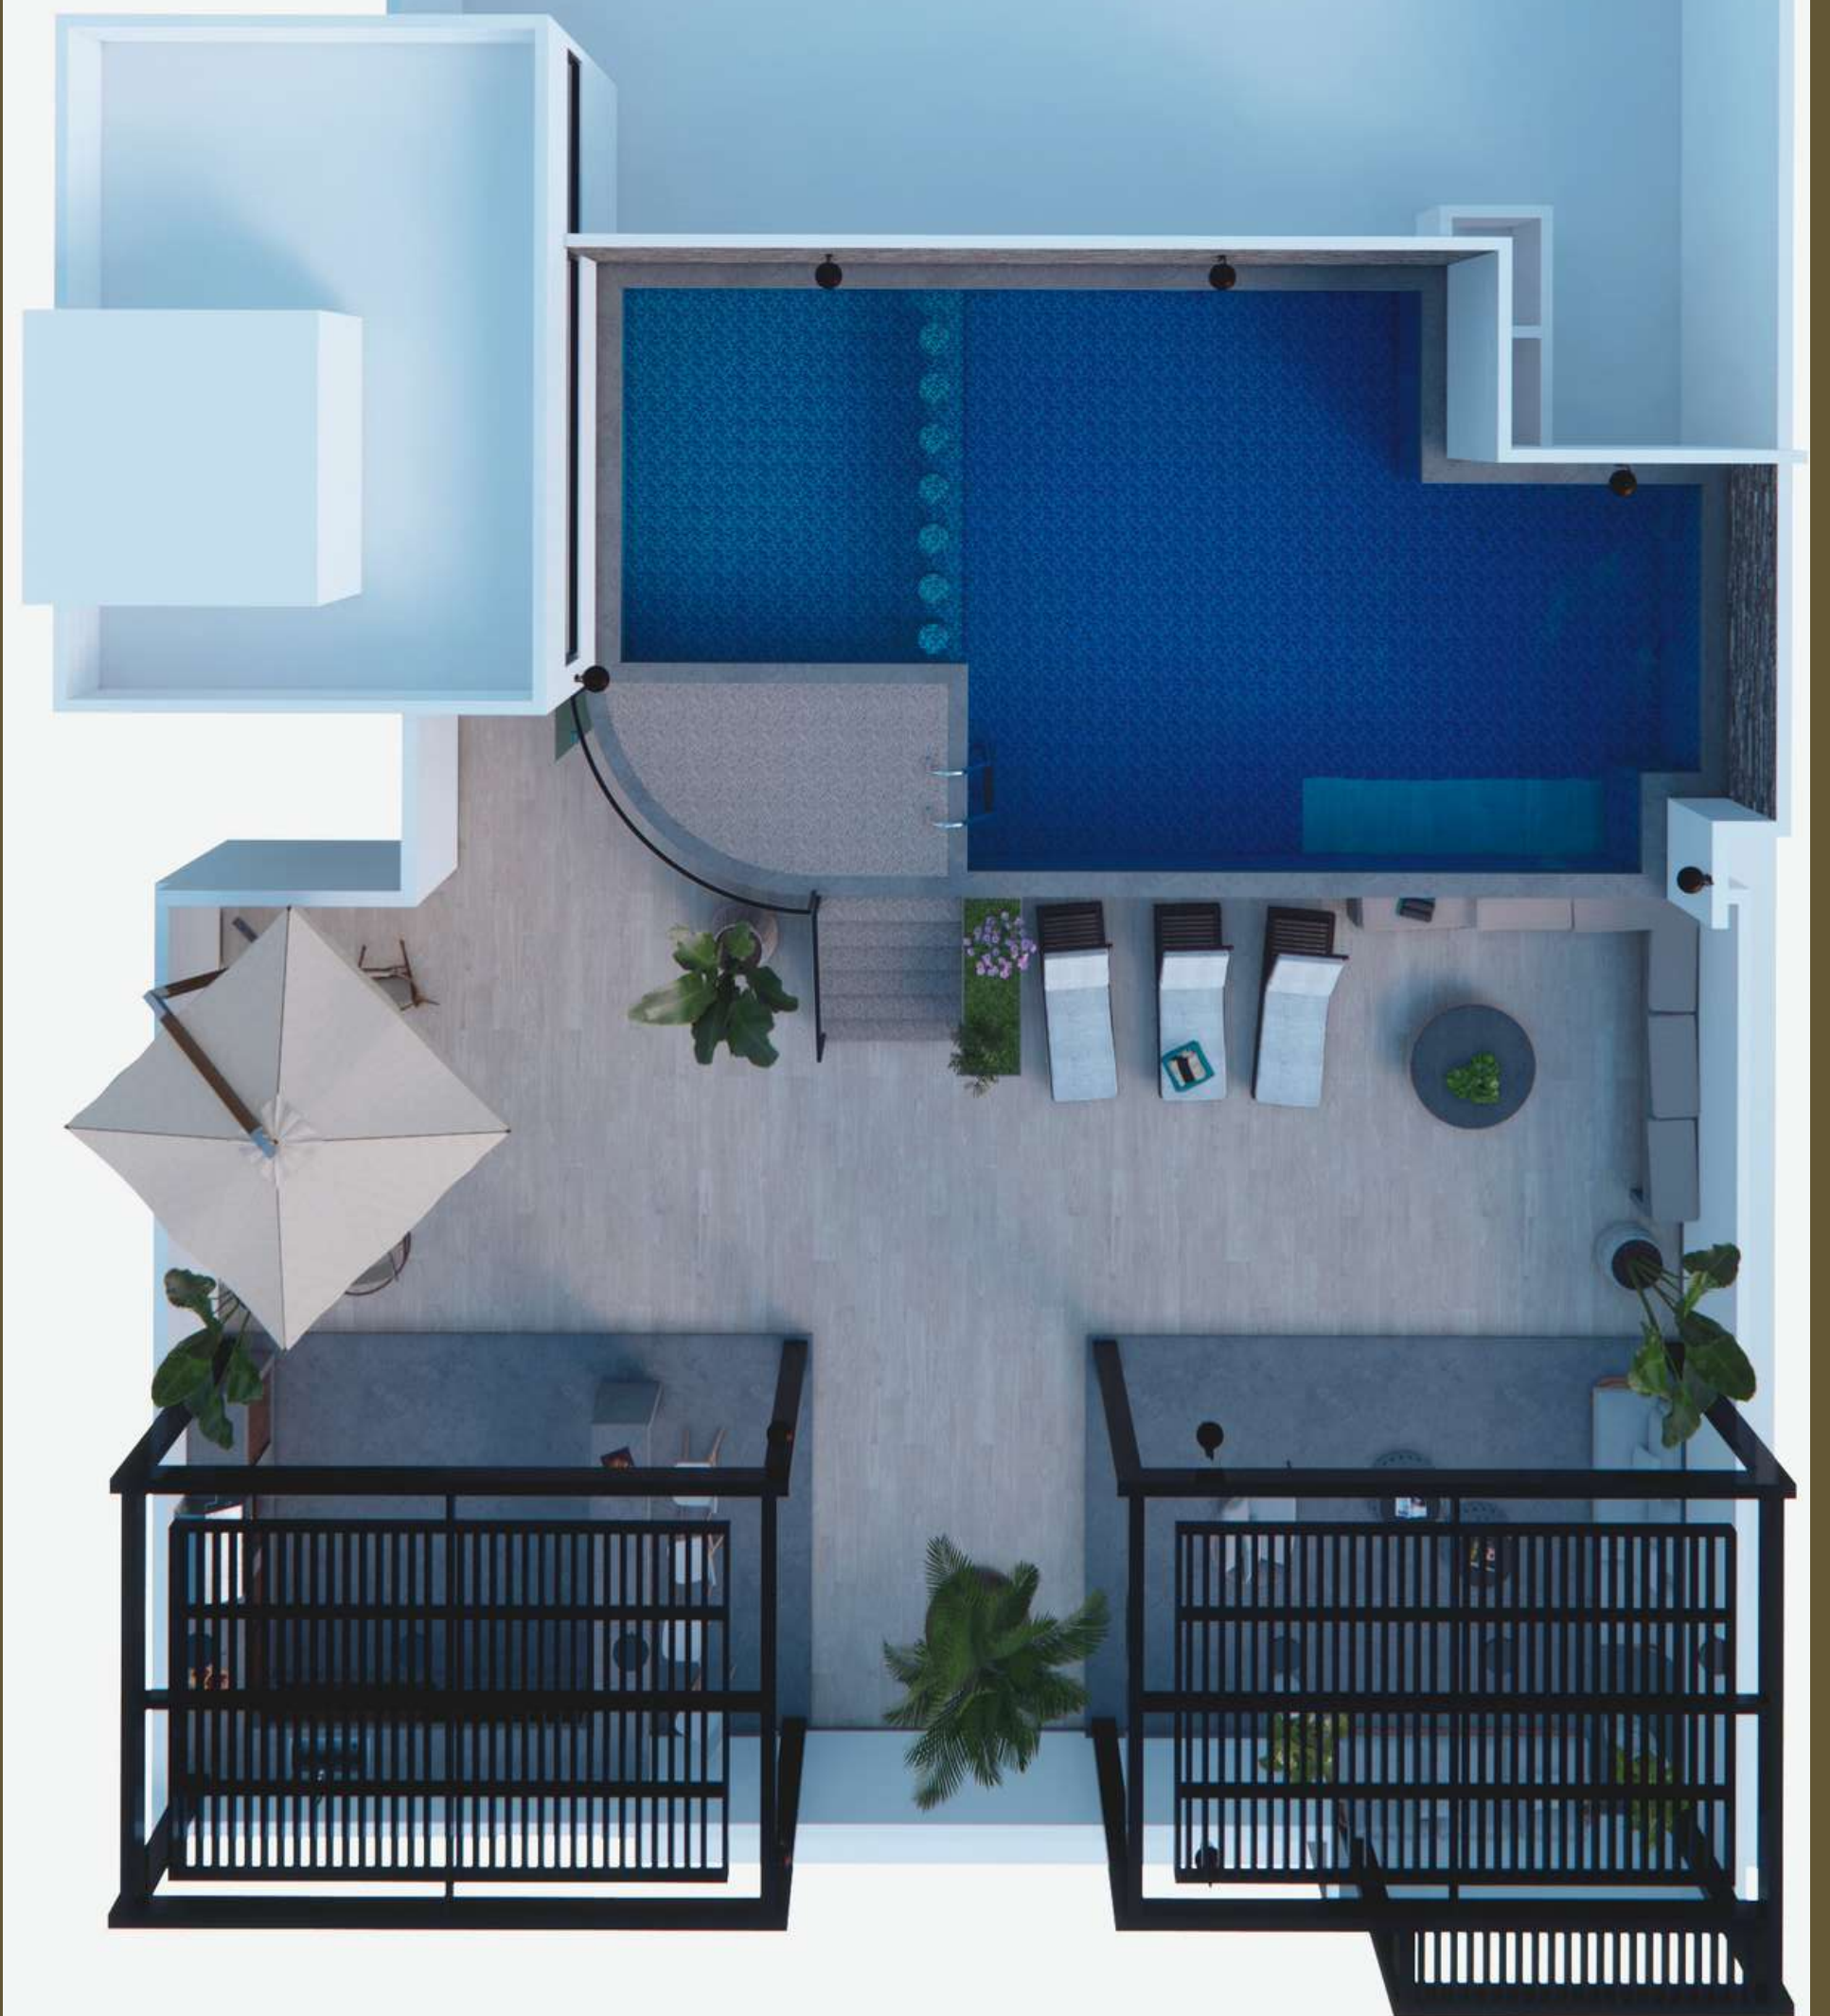

gaia towers

RESIDENCIAL

ANDES
DESARROLLOS

gaia
towers
RESIDENCIAL

UBICACIÓN

GAIA TOWERS

GAIA Towers Residencial es un complejo arquitectónico moderno compuesto por 3 Torres de 7 niveles.

Cada una de las Torres ha sido cuidadosamente planeada y cuenta con 30 Condominios en 4 Modelos distribuidos de manera inteligente.

GAIA Towers está diseñado para brindar a sus residentes Amenidades y Servicios de primer nivel, entre los que se encuentran: Alberca, Terrazas, Área de Grill, Gimnasio y Lobby con Concierge.

ETAPAS DE CONSTRUCCIÓN:

TERRA

TERRA

TERRA

TERRA

AMENIDADES

AMENIDADES EN CADA TORRE

- ALBERCA
- ÁREA DE CAMASTROS
- ÁREA DE GRILL
- TERRAZA
- ÁREAS DE CONVIVENCIA

CENTRAL DE AUTOBUSES

The image shows a modern, multi-story apartment building with a light-colored facade and dark accents. The building features numerous balconies with glass railings and some with potted plants. In the foreground, a large, stylized sign reads "Gaia towers" in a light blue, serif font. The sign is mounted on a grey wall. To the left of the sign, a large, green, tropical plant with long, feathery leaves is visible. The building is set against a clear blue sky with some light clouds. In the bottom right corner, a few people and a car are partially visible, suggesting a residential or commercial setting.